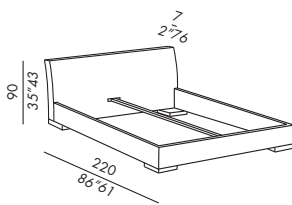

piano ortopedico
orthopedic base