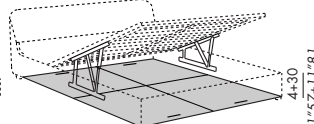

sommier a molle
spring bases

storage box

4+30
1'57+11'81

MERIDIANI