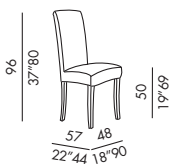

sedia UNO chair UNO