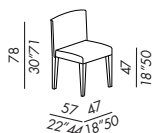

- chair and small armchair in saddle leather
- varnished metal frame
- non-deformable polyurethane padding

- Kernlederstuhl und kleinen Sessel
- Lackiert Metallgestell
- Polsterung aus unverformbaren PU-Schäumen

- chaise et petit fauteuil en cuir sellier
- structure en metal verni
- rembourrage en polyuréthane indéformable

- silla y pequeña butaca en cuero
- estructura en metal barnizado
- relleno en poliuretano indeformable

sedia UNO
chair UNO