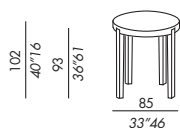

tavolo alto 85-TA high table 85-TA