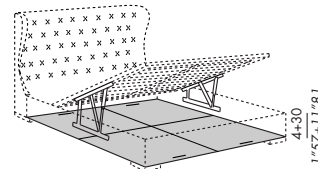

storage box

queen 64"x92" letto tessile imbottito (senza piani letto) - upholstered bed (without bed base)
163x233 rete élite - élite slatted base 1x 59"x80" / 1x 150x202
storage box (solo con rete élite) - storage (only w/élite slatted base) 1x 59"x80" / 1x 150x202
materasso (escluso) - mattress (optional)

king 80"x92" letto tessile imbottito (senza piani letto) - upholstered bed (without bed base)
203x233 rete élite - élite slatted base 1x 75"x80" / 1x 190x202
storage box (solo con rete élite) - storage (only w/élite slatted base) 1x 75"x80" / 1x 190x202
materasso (escluso) - mattress (optional)