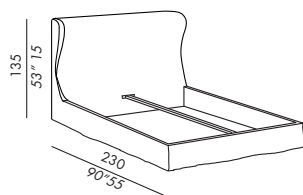

piano ortopedico
orthopedic base