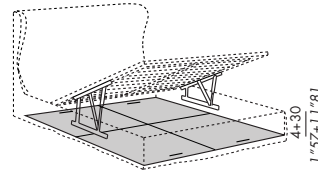

storage box

queen 64"x92" letto tessile imbottito (senza piani letto) - upholstered bed (without bed base)
163x233 rete élite - élite slatted base 1x 59"x80" / 1x 150x202
storage box (solo con rete élite) - storage (only w/élite slatted base) 1x 59"x80" / 1x 150x202
materasso (escluso) - mattress (optional)

king 80"x92" letto tessile imbottito (senza piani letto) - upholstered bed (without bed base)
203x233 rete élite - élite slatted base 1x 75"x80" / 1x 190x202
storage box (solo con rete élite) - storage (only w/élite slatted base) 1x 75"x80" / 1x 190x202
materasso (escluso) - mattress (optional)

MERIDIANI