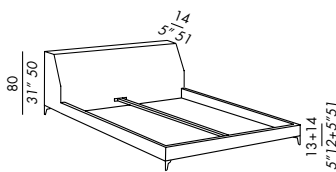

piano ortopedico - orthopedic base