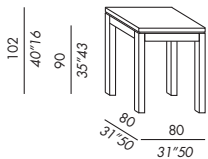

- dining tables
- wooden frame
- detachable legs
- finishes
- moka-grey-light-white stained oak veneer
- white-greige-brown-chalk-slate-petrol lacquer with matt finish

- Esstische
- Holzgestell
- Zerlegbare Beine
- Ausführungen
- Eiche Furnier moka-grau-hell-weiß gebeizt
- Lack matt white-greige-brown-chalk-slate-petrol

- tables de salle à manger
- structure en bois
- pieds démontables
- finitions
- placage de chêne teinté moka-gris-clair-blanc
- laque opaque white-greige-brown-chalk-slate-petrol

- mesas comedor
- estructura de madera
- patas desmontables
- acabados
- enchapado en roble teñido moka-gris-claro-blanco
- lacado mate white-greige-brown-chalk-slate-petrol

tavolo alto 80-TA
high table 80-TA

tavolo pranzo 100-TP
dining table 100-TP