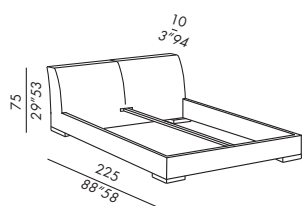

piano ortopedico
orthopedic base