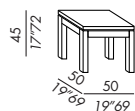

- low tables
- wooden frame
- finishes
  - moka-grey-light-white stained oak veneer
  - white greige-brown-chalk-slate-petrol lacquer with matt finish

- Beistelltische
- Holzgestell
- Ausführungen:
  - Eiche Furnier moka-grau-hell-weiß gebeizt
  - Lack matt white-greige-brown-chalk-slate-petrol

- tables basses
- structure en bois
- finitions
  - placage de chêne teinté moka-gris-clair-blanc
  - laque opaque white-greige-brown-chalk-slate-petrol

- mesitas
- estructura de madera
- acabados
  - enchapado en roble teñido moka-gris-claro-blanco
  - lacado mate white-greige-brown-chalk-slate-petrol

tavolo basso 50
low table 50

tavolo basso 80
low table 80